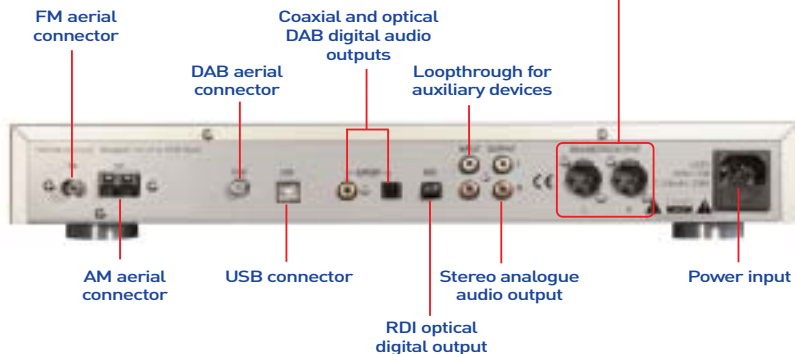

ACCLAIM FOR THE DRX-702ES

"The DRX-702ES is the most versatile performer in the field."

Hi-Fi News Gold Award

"...the DRX-702ES sounds excellent; providing the richness of tone and crisp, detailed delivery of a pricier, more specialist design."

Stuff

"...sufficient to impress the socks off any self respecting audiophile... stands proud against its rivals."

Digital Home Editor's Choice Award

"The overall balance is powerful, clean, crisp, making this a fine tuner by any standards, and a superb buy given it's excellent flexibility."

What Hi-Fi?

"Probably the only tuner you'll ever need. At its best, the DAB sounds great, but crucially, the FM section isn't included just to fill up the box - it competes with many standalone rivals."

T3

"Mellow-sounding music is great, as always on DAB, and one can also easily appreciate the strong and clear bass of the system through this tuner."

Hi-Fi Choice

LATEST THIRD-GENERATION DAB TECHNOLOGY

Third-generation DAB technology from Imagination Technologies provides features and functions not seen in previous generations of DAB products.

EASE OF USE

Perfectly integrated DAB and analogue radio, with station selection by name on FM as well as DAB. DAB and FM fast autotuning and manual tuning. Alphabetical DAB and FM station ordering, as well as ordering by multiplex or favourite on DAB. 99 presets per band make it even easier to select your favourite station.

HIGH-PERFORMANCE DAB DESIGN

The PURE DRX-702ES has a high-sensitivity RF tuner module, ultra high performance 24-bit/192 kHz delta sigma digital to analogue converters and built-in 4X up-sampling with data interpolation which provides a smoother, more natural sound. The three levels of Dynamic Range Control (DRC) enable you to fine-tune dynamic range, making broadcasts more audible in a noisy environment.

USB CONNECTOR

Now your tuner is future-proofed with USB connectivity, making the DRX-702ES capable of flash upgrades via your PC's USB port, giving you access to future product enhancements to expand your user interface or receive additional DAB data services when they become available.

UNIQUE OPTIMISED PAC-II™ TECHNOLOGY

Analogue DAB output boasts optimised PAC-II technology (Psycho-Acoustic Compensation-II). Developed by PURE Digital, PAC-II produces a significantly more natural sound than other digital radio tuners.

BALANCED OUTPUTS

Optional balanced outputs using Neutrik metal-bodied XLR connectors with hard gold-plated pins provide transmission of audio signals with exceptionally low noise. Contact PURE Digital for details of how to purchase pre-fitted or as a return-to-base upgrade.

TECHNICAL SPECIFICATIONS

General: DAB/FM/AM radio tuner with full Band III and L-Band DAB reception capability, for reception of all DAB broadcasts. Fully compliant with ETS 300 401. Features PAC II™ technology, FM and DAB autotune, analogue stereo output, optical and coaxial 48 kHz S/PDIF digital output and RDI digital output. USB port for software upgrades.

Frequency range: DAB Band III (174 - 240 MHz) and L-Band (1452 - 1490 MHz), FM 87.5 - 108 MHz, AM 531 - 1602 kHz.

Integrated DAC: 24-bit 192 kHz stereo DAC (DAB only).

Input connectors: RF F-connector 75 Ohm for DAB aerial, FM aerial, spring clips for AM loop (aerials supplied). Dual phono for auxiliary line level audio input (from CD player or similar) with auto pass-through to output at standby or power off.

Output connectors: Dual phono for stereo analogue audio output. Optical Toslink connector for DAB digital S/PDIF output (IEC958 @ 48 kHz). Coaxial connector for DAB digital S/PDIF output (IEC958 @ 48 kHz). Optical connector for DAB digital RDI output. USB connector for future software upgrades. 1/4" headphone socket on front panel.